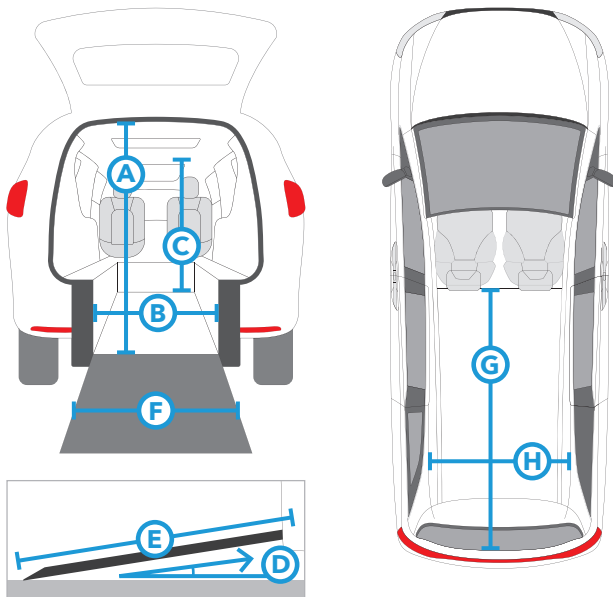

VMI Verge™ II E

Dodge Grand Caravan

REAR ENTRY, LONG CUT, MANUAL FOLD-OUT RAMP

A simple manual ramp that operates easily and requires minimal maintenance, making it the most affordable rear entry option for wheelchair users and caregivers.

34.5"
FLOOR WIDTH

33.75"
RAMP WIDTH

6.5"
GROUND CLEARANCE

FITS 2
WHEELCHAIR USERS

Customers never have to worry about being "parked in" or wait for an official accessible parking space.

And, it's loaded with all the original equipment convenience features, such as:

Defender™

Rear crash mitigation bar to help protect passengers in the event of an accident.

Exceptional Clearance

Industry's best in rear entry ground clearance.

Flexible Seating Options

The Verge II E vehicle can accommodate up to two wheelchair users and has seating capacity for up to five people.

Mid-Row Seating Options:

- » 16" fixed Freedman seats
- » OEM flip & stow bucket seats

Specifications

VERGE II E	
(A) Door Opening Height	56"
(B) Door Opening Width	47.5"
(C) Interior Height at Center Position	58.5"
(D) Ramp Angle	9.5°
(E) Ramp Length (angled ramp and transition plate)	60"
(F) Ramp Width (usable)	33.75"
Ramp Capacity	1000 lbs
(G) Floor Length Overall (lowered)	100"
(H) Floor Width at Mid-Row (lowered)	34.5"
Ground Clearance	6.5"
Overall Vehicle Height	72.5"
Seating Capacity	5