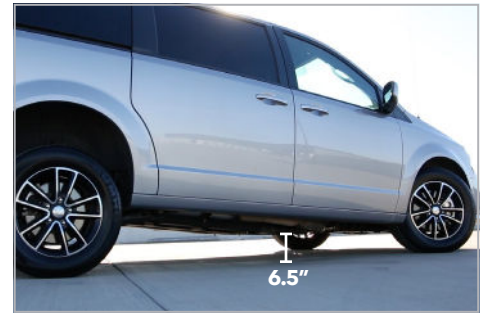

VMI Verge™ II E

Dodge Grand Caravan

REAR ENTRY, LONG CUT, MANUAL FOLD-OUT RAMP

A simple manual ramp that operates easily and requires minimal maintenance, making it the most affordable rear entry option for wheelchair users and caregivers.

**6 Speaker Sound System · Back-Up Camera · Keyless Entry
3-Zone Manual Temperature Controls · and much more!**

855-VMI-VANS · vmivans.com · 5202 S 28th Place Phoenix, AZ 85040
(864-8267)

Verge™ II E

Low cost, manual, rear entry, fold-out ramp.

Defender™

Rear crash mitigation bar to help protect passengers in the event of an accident.

Exceptional Clearance

Industry's best in rear entry ground clearance.

Flexible Seating Options

The Verge II E vehicle can accommodate up to two wheelchair users and has seating capacity for up to five people.