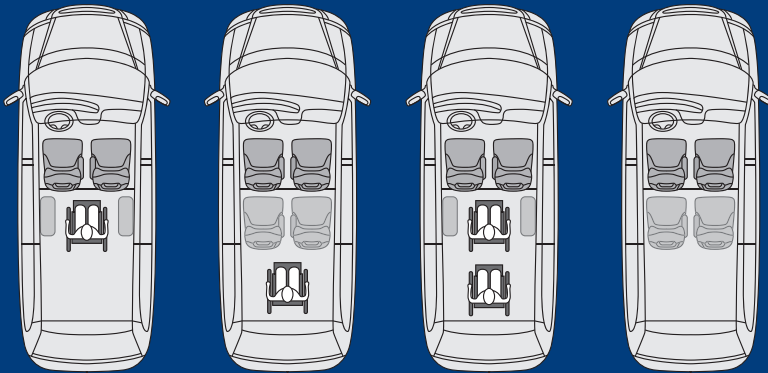

VMI Verge™ II E

Dodge Grand Caravan

REAR ENTRY, LONG CUT, MANUAL FOLD-OUT RAMP

A simple manual ramp that operates easily and requires minimal maintenance, making it the most affordable rear entry option for wheelchair users and caregivers.

34.5"
FLOOR WIDTH

33.75"
RAMP WIDTH

6.5"
GROUND CLEARANCE

FITS 2
WHEELCHAIR USERS

Customers never have to worry about being "parked in" or wait for an official accessible parking space.

And, it's loaded with all the original equipment convenience features, such as:

**6 Speaker Sound System · Back-Up Camera · Keyless Entry
3-Zone Manual Temperature Controls · and much more!**

855-VMI-VANS · vmivans.com · 5202 S 28th Place Phoenix, AZ 85040
(864-8267)

Verge™ II E

Low cost, manual, rear entry, fold-out ramp.

Defender™

Rear crash mitigation bar to help protect passengers in the event of an accident.

Exceptional Clearance

Industry's best in rear entry ground clearance.

Flexible Seating Options

The Verge II E vehicle can accommodate up to two wheelchair users and has seating capacity for up to five people.