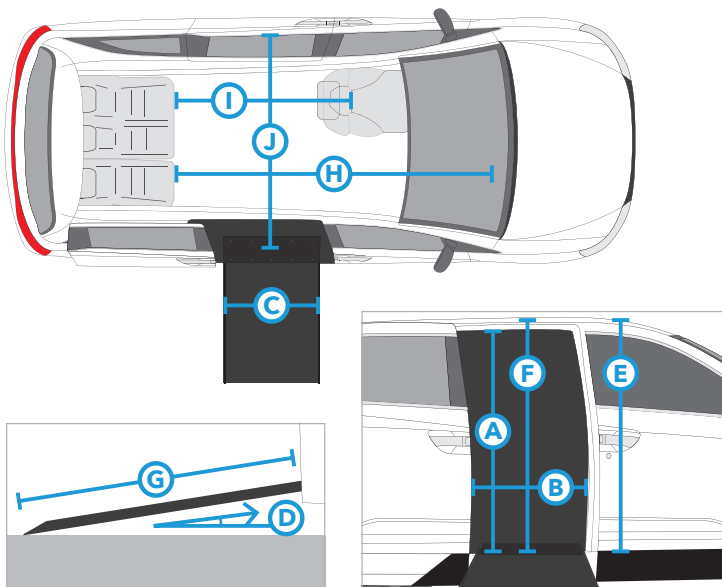

TOYOTA SIENNA HYBRID NORTHSTAR	
F Interior Height at Center Position	58.5"
G Ramp Length (angled ramp and transition plate)	58.5"
H Floor Length Overall	86"
I Floor Length Behind Front Seats (from B pillar)	56"
J Floor Width at Mid-Row	59.75"
Ground Clearance	5.6"
Overall Vehicle Height	77.75"

*36 combined MPG for FWD. ** Select AWD vehicle trim models require a seat reduction kit. Please contact us to verify if a kit is required for your model. Seating options may vary. Specifications apply to Vantage Mobility Toyota Sienna Hybrid 2023 vehicles with a Northstar conversion. Measurements may vary based on vehicle trim levels and environmental factors. To ensure best vehicle fit, please visit with your local dealer to confirm vehicle measurements prior to purchase. All information is subject to change without notice. © 2023 Vantage Mobility. All rights reserved.

855-864-8267 • VantageMobility.com • 5202 S 28th Place Phoenix, AZ 85040