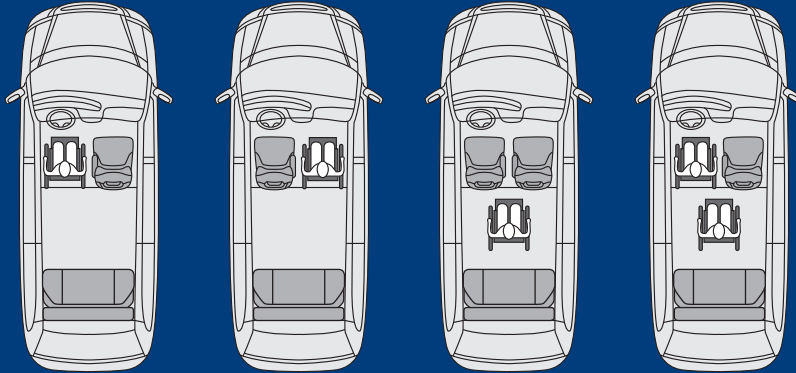

360° Access360® Interior Space

DURABLE Durable Rubber Floor

LED Lighting

Flexible Seating Options

6 Passenger Capacity

- Multiple seating options for your convenience.
- **Both front seats are interchangeable and/or removable.**
- Drive-From-Wheelchair compatible.