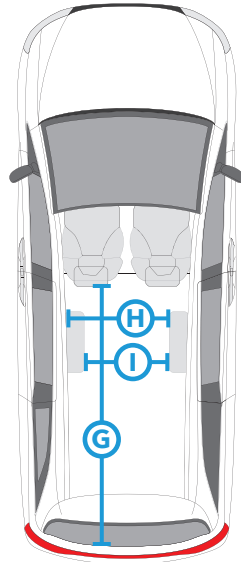

A 57"

Ramp Door Opening Height

B 41"

Ramp Door Opening Width

C 58.8"

Interior Headroom

D 9.5°

Ramp Angle

E 70.6"

Ramp Length

F 39.5"

Ramp Width

TOYOTA SIENNA HYBRID FWD REAR ENTRY

G Floor Length Overall	98.4"
H Floor Width (1) Mid-Row Seat - Standard	30"
I Floor Width (2) Mid-Row Seats - Optional	23.6"
J Ground Clearance (exhaust at wheels)	6.7"
Overall Vehicle Length	203.2"
Overall Vehicle Height	75.7"
Overall Vehicle Width	79"
Ramp Capacity	1000lbs