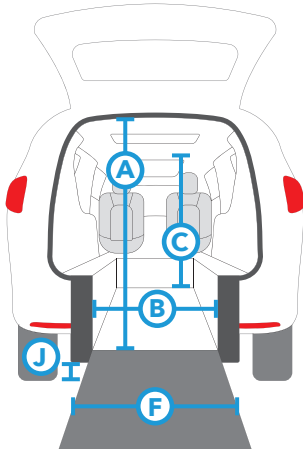

Black Chroma Phantom 2.2 mm Altro Safety flooring & black carpet

Flexible Seating Options

Passenger Capacity

- Passenger side 16" fixed Freedman seat **comes standard**
- Optional Driver side 16" fixed Freedman seat can be installed
- (2) wheelchair passengers can ride comfortably, safe and secure.

A 57"

Ramp Door Opening Height

B 41"

Ramp Door Opening Width

C 58.8"

Interior Headroom

D 9.5°

Ramp Angle

E 70.6"

Ramp Length

F 39.5"

Ramp Width

TOYOTA SIENNA HYBRID FWD REAR ENTRY

G Floor Length Overall	98.4"
H Floor Width (1) Mid-Row Seat - Standard	30"
I Floor Width (2) Mid-Row Seats - Optional	23.6"
J Ground Clearance (exhaust at wheels)	6.7"
Overall Vehicle Length	203.2"
Overall Vehicle Height	75.7"
Overall Vehicle Width	79"
Ramp Capacity	1000lbs