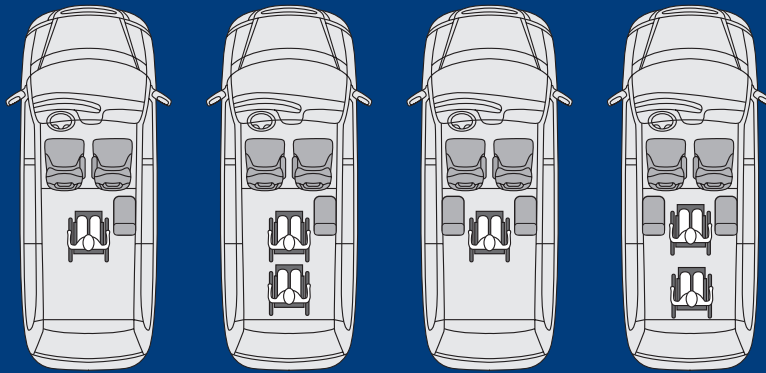

Highlighted Features

- The wide and long interior area offers a well lit, large usable space.
- Spring-assisted, rattle-free ramp is easy to use and has a textured non-slip finish.
- Enjoy all of Toyota’s original convenience features like Toyota Safety Sense™, back-up camera, smart & key-less entry, media port, (3) zone climate control and more.
- Front seats, center console and hybrid battery systems are all factory original.

Black Chroma Phantom 2.2 mm Altro Safety flooring & black carpet

Flexible Seating Options

Passenger Capacity

- Passenger side 16" fixed Freedman seat **comes standard**
- Optional Driver side 16" fixed Freedman seat can be installed
- (2) wheelchair passengers can ride comfortably, safe and secure.