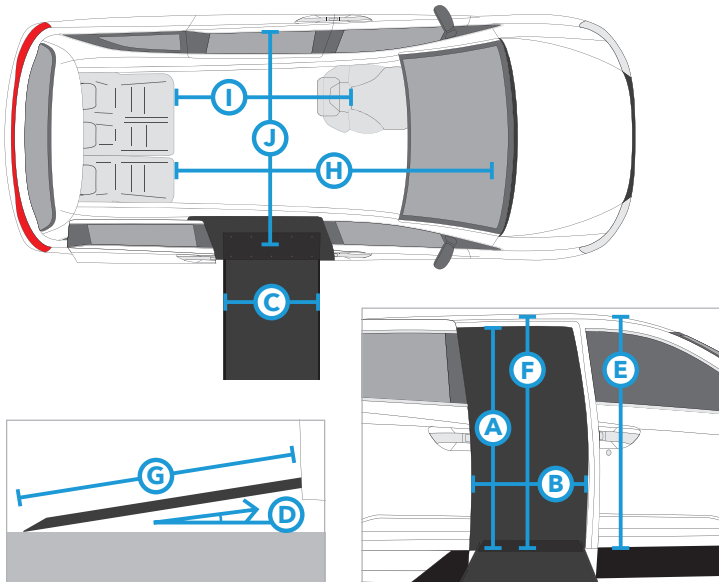

**A 56"**

Ramp Door Opening Height

**B 29.3"**

Ramp Door Opening Width

**C 30"**

Usable Ramp Width

**D 9°**

Ramp Angle w/ PowerKneel®

**E 59"**

Interior Headroom